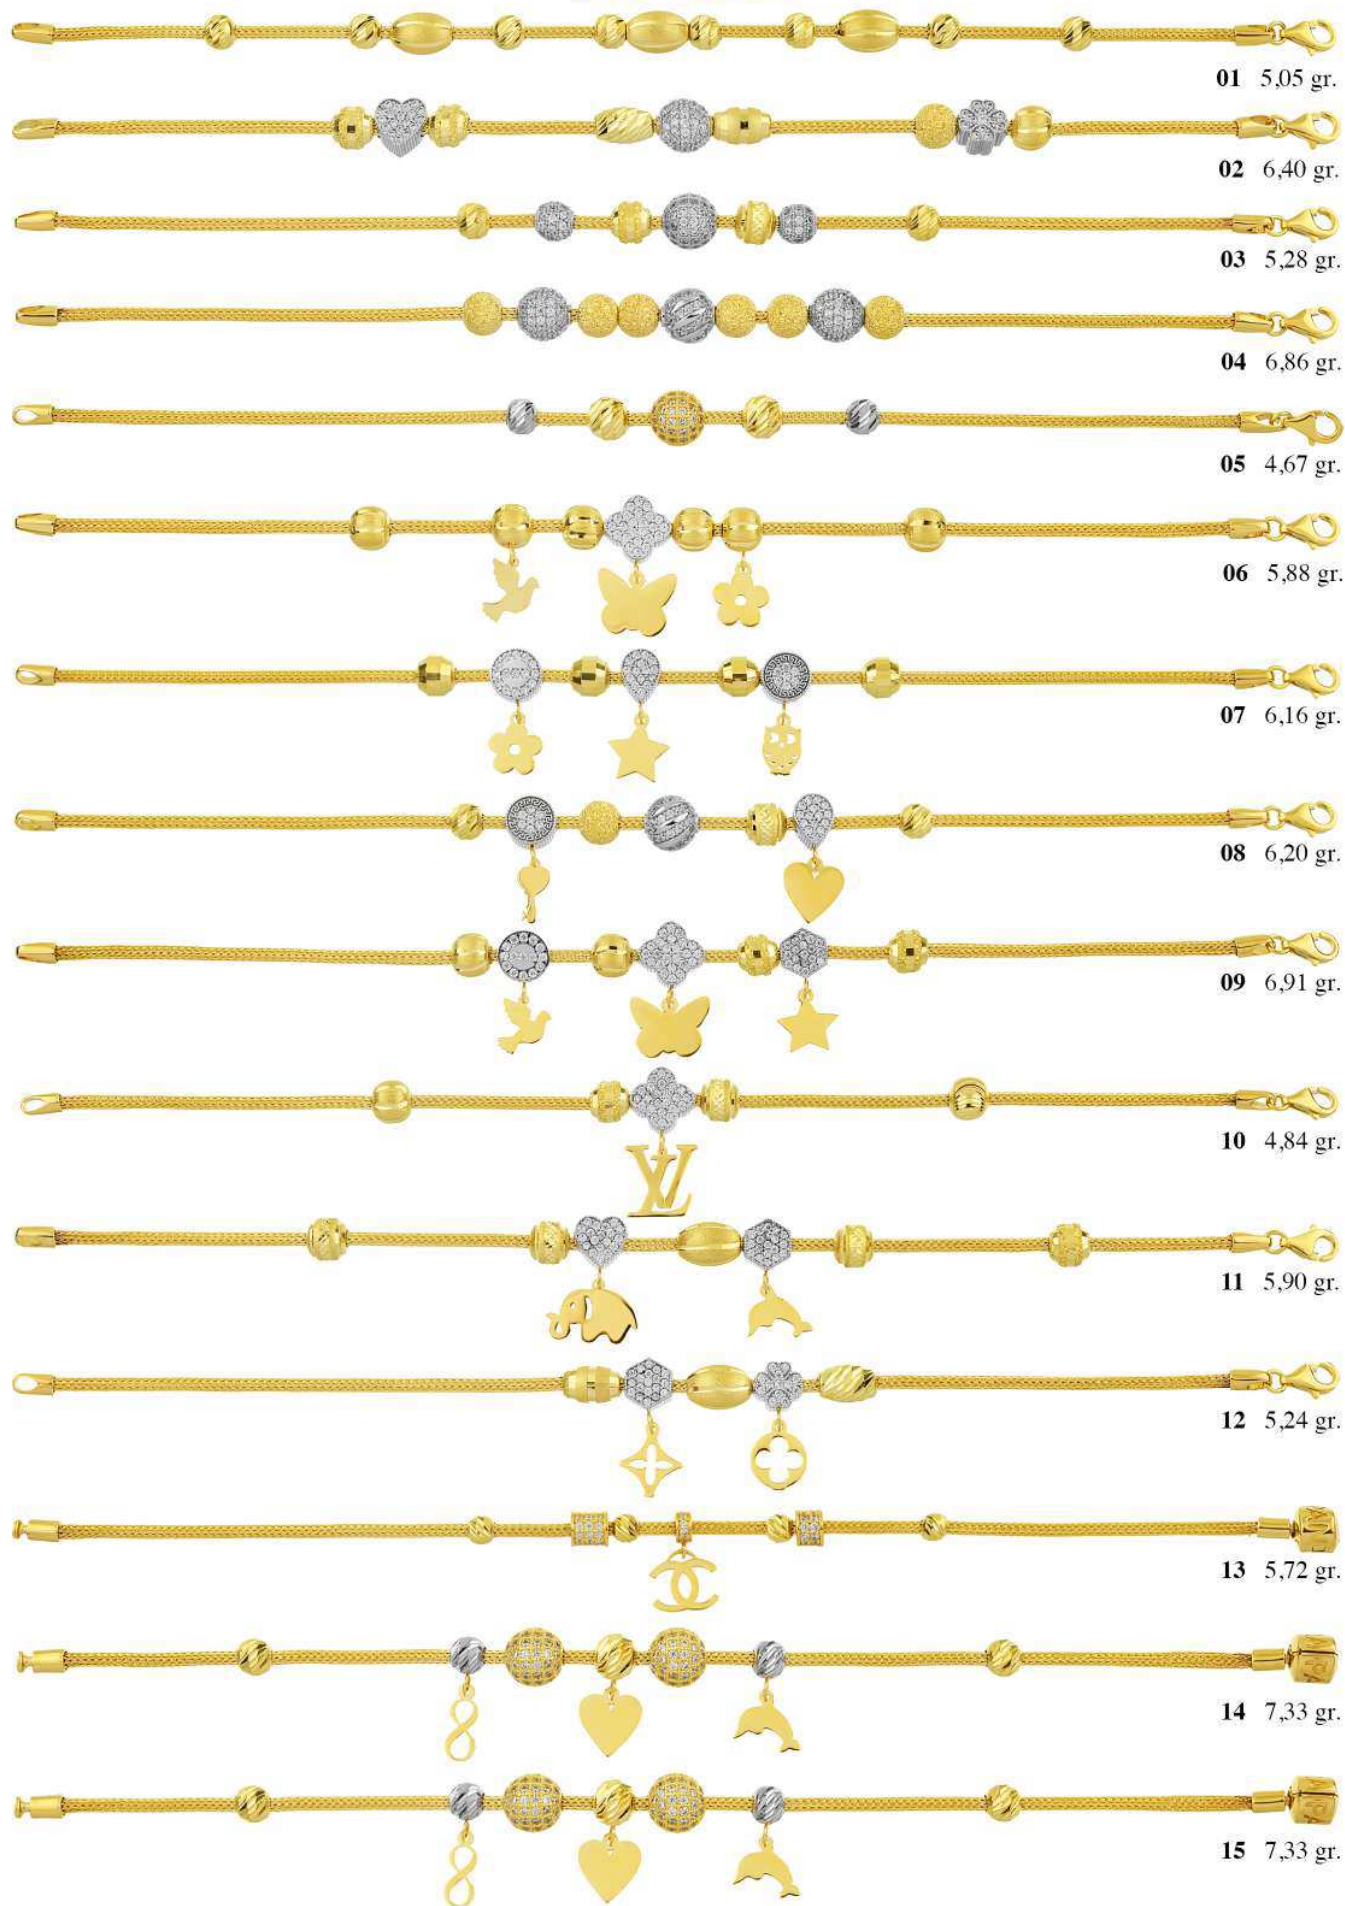

MARIA JEWELLERY

& EYP GOLD